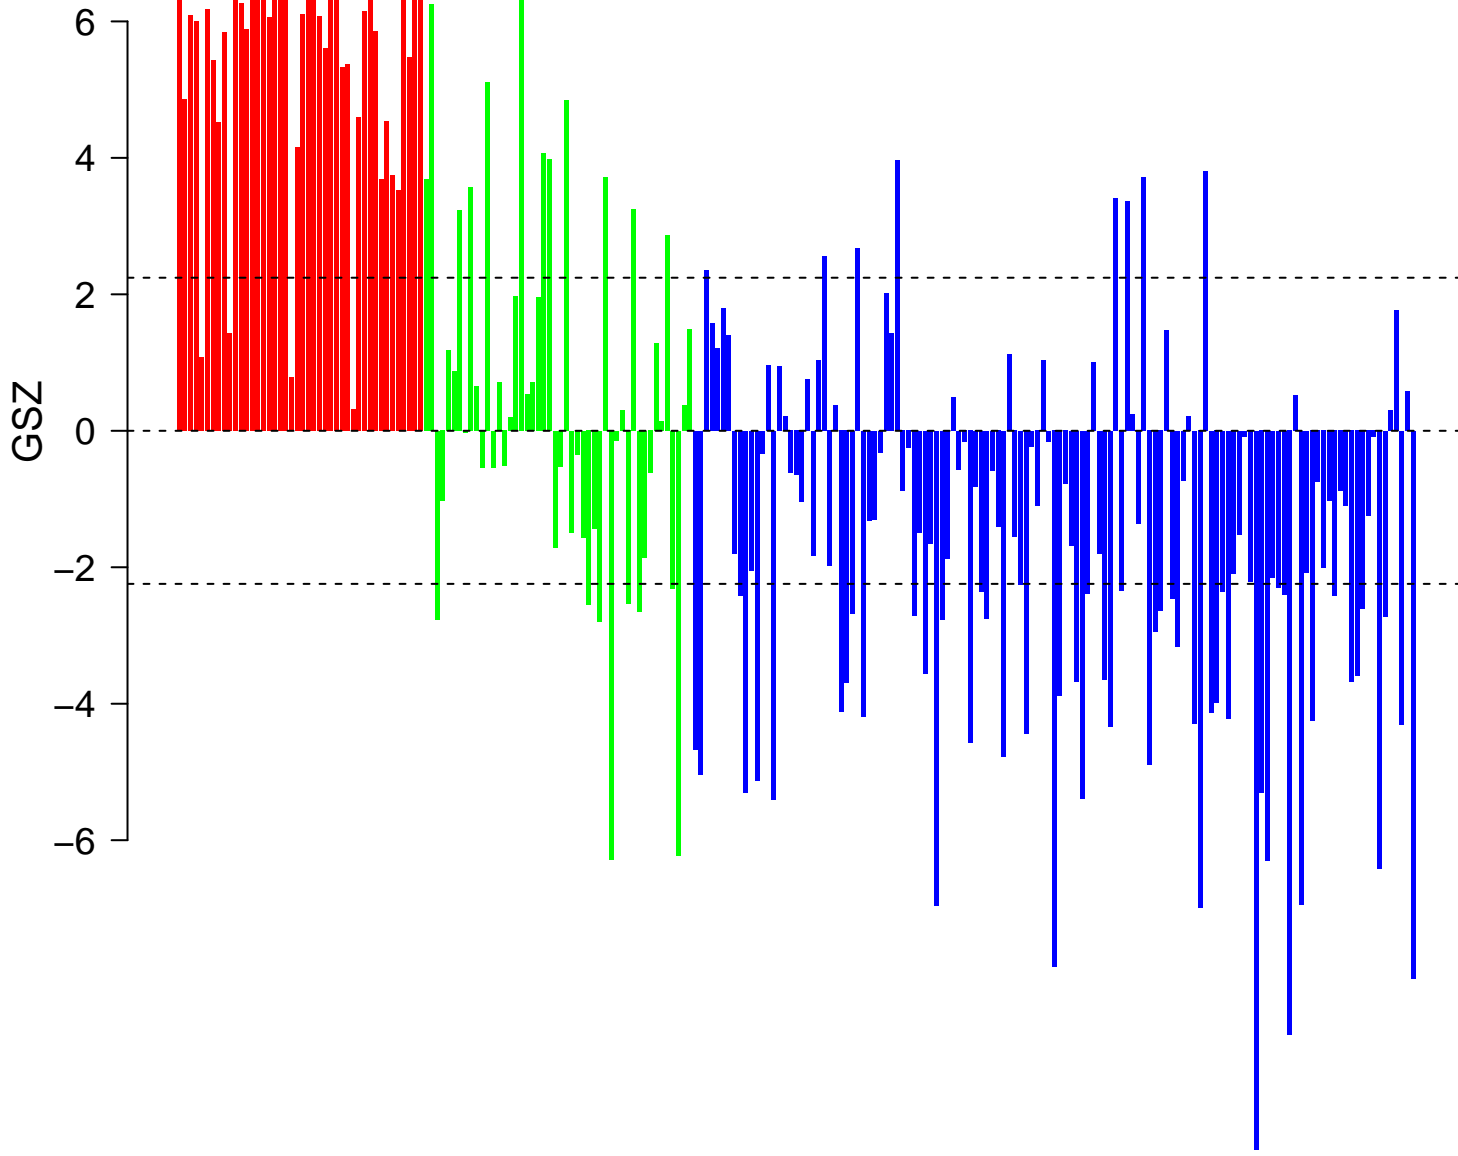

# KEGG\_CELL\_CYCLE

# KEGG\_CELL\_CYCLE

■ on  
■ -  
□ off